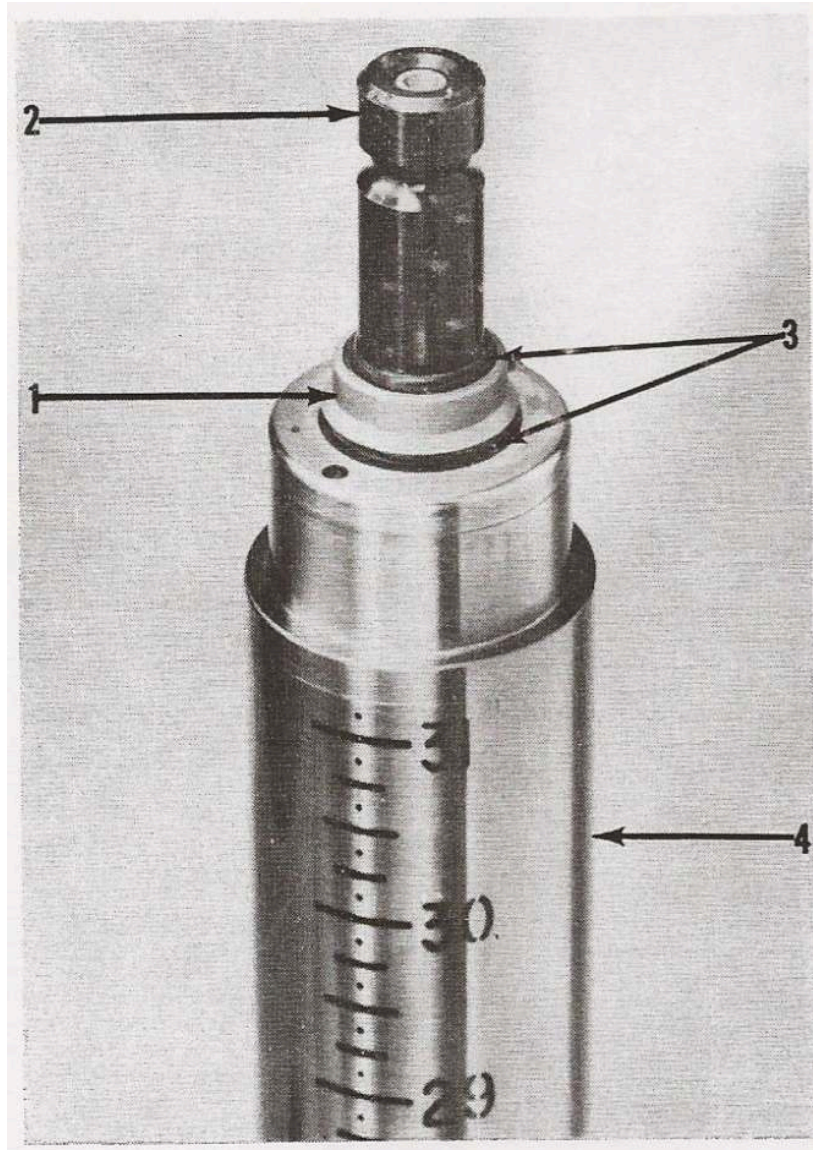

Marvel

Manufacturing Company

40 North 2nd Street
Stroudsburg, PA 18360 USA
570-421-6221

P/N 3015 & P/N 3037 Arbor Assembly

1. Indicator Bushing
2. Suspension Rod End
3. "O" Ring Seals (Used for storage only)
4. Indicating Arbor Shaft

Sealing "O" Rings shown in position for Arbor Storage.